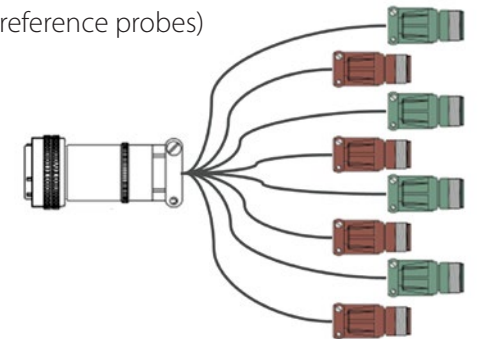

## ETbox8i ADAPTERS & CABLES

Reference	Description
ET8BB41BDA	Adapter for 1 Bobbin Probe. Differential - Absolute connection. (1 acquisition probe & 1 reference probe)
ET8BB42BDA	Adapter for 2 Bobbin Probes. Differential - Absolute connection. (2 acquisition probes & 2 reference probes)
ET8BB44BDA	Adapter for 4 Bobbin Probes. Differential - Absolute connection. (4 acquisition probes & 4 reference probes)

Reference	Description
ET8MRP1RPC	Adapter for 1 Rotating Probe (RPC). 
ET8MRP2RPC	Adapter for 2 Rotating Probes (RPC). 
ET8RFA1RFT	Adapter for 1 Remote Field Probe (RFT). 
E8iTP31TPD	Adapter for <b>TProbe</b> Array Probe. 

## ETbox2i ADAPTERS & CABLES

Reference	Description
E2iBB42BDI	Adapter for 2 Bobbin Probes. Differential connection. 
E2iBB41BDA	Adapter for 1 Bobbin Probe. Differential - Absolute connection. (1 acquisition probe & 1 reference probe) 
E2iBB41BDS	Adapter for 1 Bobbin Probe. Differential - Absolute connection with reference probe simulation. 
E2iRFA1RFT	Adapter for 1 Remote Field Probe (RFT). 