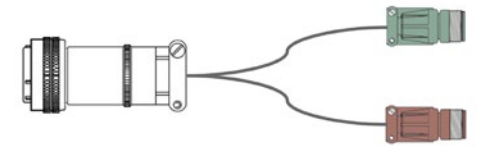

## ETbox8i ADAPTERS & CABLES

Reference	Description
ET8BB41BDA	Adapter for 1 Bobbin Probe. Differential - Absolute connection. (1 acquisition probe & 1 reference probe)
ET8BB42BDA	Adapter for 2 Bobbin Probes. Differential - Absolute connection. (2 acquisition probes & 2 reference probes)
ET8BB44BDA	Adapter for 4 Bobbin Probes. Differential - Absolute connection. (4 acquisition probes & 4 reference probes)

Reference	Description
ET8MRP1RPC	Adapter for 1 Rotating Probe (RPC). 
ET8MRP2RPC	Adapter for 2 Rotating Probes (RPC). 
ET8RFA1RFT	Adapter for 1 Remote Field Probe (RFT). 
E8iTP31TPD	Adapter for <b>TProbe</b> Array Probe. 

## ETbox2i ADAPTERS & CABLES

Reference	Description
E2iBB42BDI	Adapter for 2 Bobbin Probes. Differential connection. 
E2iBB41BDA	Adapter for 1 Bobbin Probe. Differential - Absolute connection. (1 acquisition probe & 1 reference probe) 
E2iBB41BDS	Adapter for 1 Bobbin Probe. Differential - Absolute connection with reference probe simulation. 
E2iRFA1RFT	Adapter for 1 Remote Field Probe (RFT). 