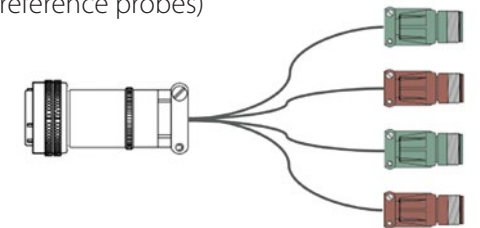

## ETbox8i ADAPTERS & CABLES

Reference	Description
ET8BB41BDA	Adapter for 1 Bobbin Probe. Differential - Absolute connection. (1 acquisition probe & 1 reference probe)
ET8BB42BDA	Adapter for 2 Bobbin Probes. Differential - Absolute connection. (2 acquisition probes & 2 reference probes)
ET8BB44BDA	Adapter for 4 Bobbin Probes. Differential - Absolute connection. (4 acquisition probes & 4 reference probes)

Reference	Description
ET8MRP1RPC	Adapter for 1 Rotating Probe (RPC). 
ET8MRP2RPC	Adapter for 2 Rotating Probes (RPC). 
ET8RFA1RFT	Adapter for 1 Remote Field Probe (RFT). 
E8iTP31TPD	Adapter for <b>TProbe</b> Array Probe. 

## ETbox2i ADAPTERS & CABLES

Reference	Description
E2iBB42BDI	Adapter for 2 Bobbin Probes. Differential connection. 
E2iBB41BDA	Adapter for 1 Bobbin Probe. Differential - Absolute connection. (1 acquisition probe & 1 reference probe) 
E2iBB41BDS	Adapter for 1 Bobbin Probe. Differential - Absolute connection with reference probe simulation. 
E2iRFA1RFT	Adapter for 1 Remote Field Probe (RFT). 