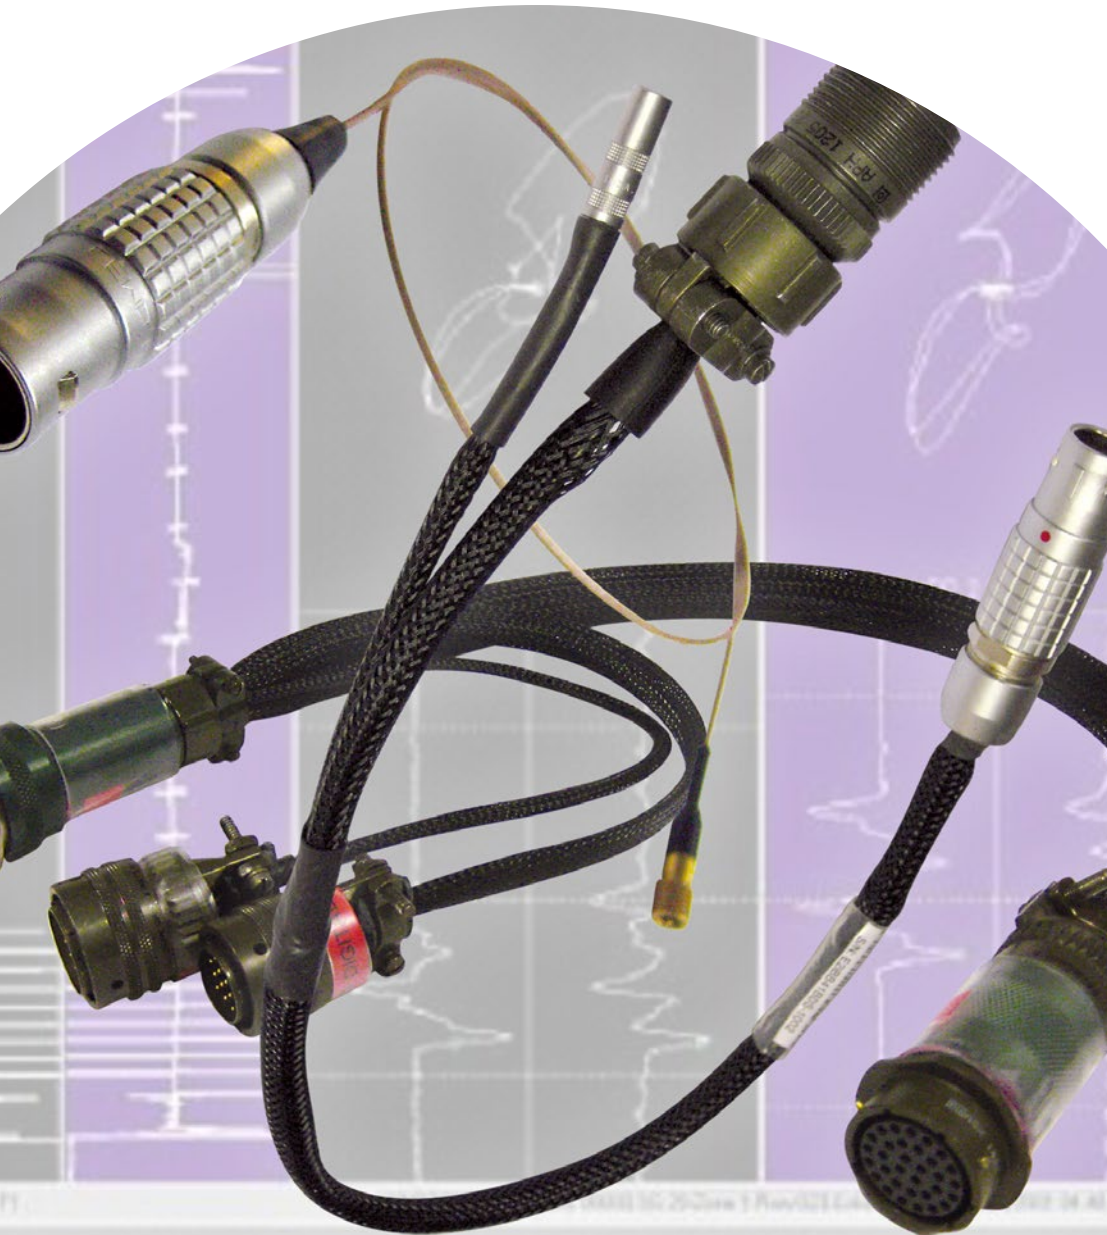

## ETbox8i ADAPTERS & CABLES

Reference	Description
ET8BB41BDA	Adapter for 1 Bobbin Probe. Differential - Absolute connection. (1 acquisition probe & 1 reference probe)
ET8BB42BDA	Adapter for 2 Bobbin Probes. Differential - Absolute connection. (2 acquisition probes & 2 reference probes)
ET8BB44BDA	Adapter for 4 Bobbin Probes. Differential - Absolute connection. (4 acquisition probes & 4 reference probes)

Reference	Description
ET8MRP1RPC	Adapter for 1 Rotating Probe (RPC). 
ET8MRP2RPC	Adapter for 2 Rotating Probes (RPC). 
ET8RFA1RFT	Adapter for 1 Remote Field Probe (RFT). 
E8iTP31TPD	Adapter for <b>TProbe</b> Array Probe. 

## ETbox2i ADAPTERS & CABLES

Reference	Description
E2iBB42BDI	Adapter for 2 Bobbin Probes. Differential connection. 
E2iBB41BDA	Adapter for 1 Bobbin Probe. Differential - Absolute connection. (1 acquisition probe & 1 reference probe) 
E2iBB41BDS	Adapter for 1 Bobbin Probe. Differential - Absolute connection with reference probe simulation. 
E2iRFA1RFT	Adapter for 1 Remote Field Probe (RFT). 